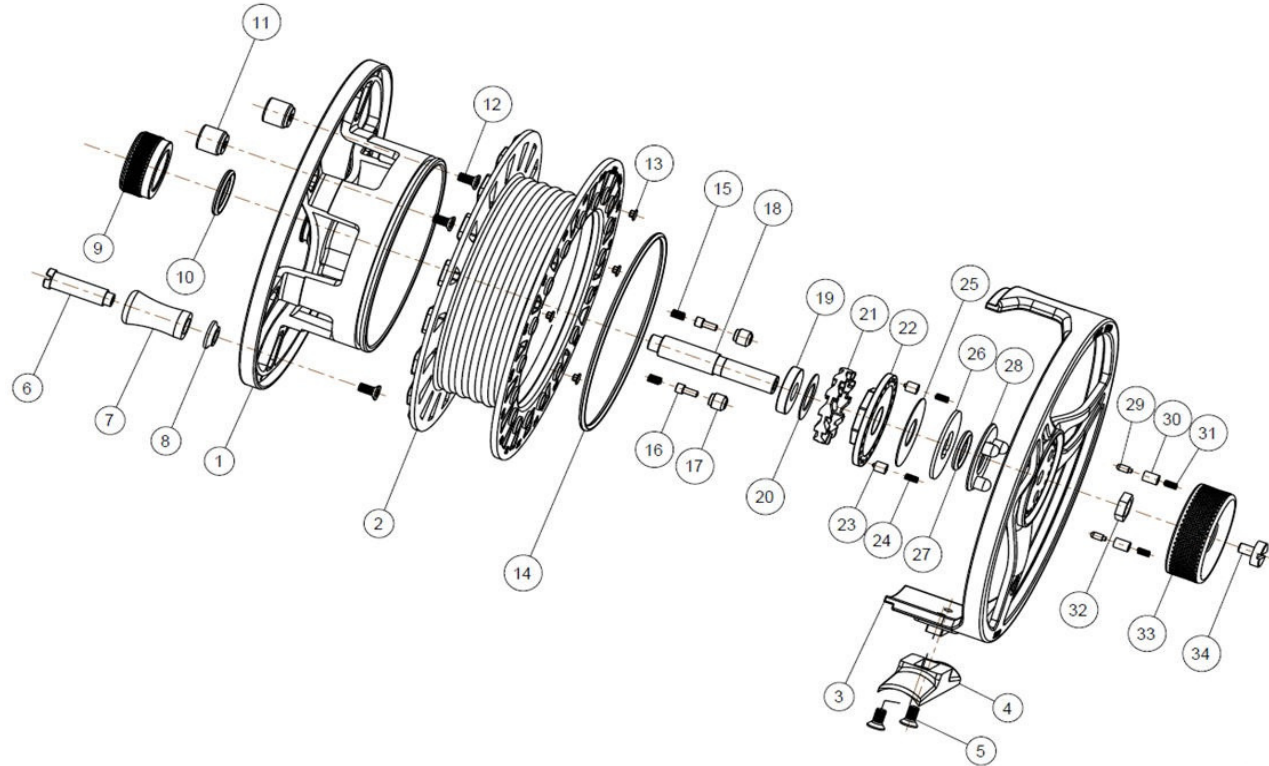

PARTS LIST FOR GREYS GTS 700 5/6/7, GTS 700 7/8/9

#	DESCRIPTION	QTY	PART NO.		GREYS STYLE NO.	
			GTS700 5/6/7	GTS700 7/8/9	GTS700 5/6/7	GTS700 7/8/9
1	Spool (colour: gun metal)	1	1366651	1366657	N/A	N/A
2	Cassette	1	1360965	1360966	N/A	
3	Frame (colour: gun metal)	1	1366652	1366658	N/A	N/A
4	Reel Foot (colour: chrome)	1	1370570		NA	
5	Reel Foot Screw M3X6	2	1328380		GRXR010P911	
6	Handle Shaft	1	1328397		GRXR010P928	
7	Handle Knob (aluminium)	1	1366653		N/A	
8	Handle Washer	1	1328395		GRXR010P926	
9	Latch Nut (colour: gun metal)	1	1366654		N/A	
10	Latch Nut O-Ring	1	1328332		GRGX50SP04	
11	Handle Balance	2	1366655		N/A	
12	Screw M2.5X6	3	1328400		GRXR010P931	
13	Cartridge Pin	4	1328335		GRGX50SP07	
14	Cassette O-Ring	1	1366687		N/A	
15	Clutch Drive Spring	2	1328769		H00036P17	
16	Clutch Drive Plunger	2	1328333		GRGX50SP05	
17	Clutch Plunger Holder	2	1328768		H00036P16	
18	Main Shaft	1	1366688		N/A	
19	Bushing	1	1328291		GREXF05SP6	
20	Small Drag Washer	1	1328293		GREXF05SP8	
21	Clutch Drive Plate	1	1328262		GREXF05SP15	
22	Clutch Body	1	1328259		GREXF05SP12	
23	Spool Click Pin	2	1328276		GREXF05SP28	
24	Spool Click Spring	2	1328277		GREXF05SP29	
25	Large Drag Washer	1	1328294		GREXF05SP9	
26	Small Key Washer	1	1328263		GREXF05SP16	
27	O-Ring	1	1328288		GREXF05SP39	
28	Push Plate	1	1328338		GRGX50SP10	
29	Drag Knob Click Pin	2	1328373		GRXR010P4	
30	Drag Knob Click Pin Holder	2	1328340		GRGX50SP12	
31	Drag Knob Click Pin Spring	2	1328372		GRXR010P3	
32	Main Shaft Nut	1	1328268		GREXF05SP20	

#	DESCRIPTION	QTY	PART NO.		GREYS STYLE NO.	
			GTS700 5/6/7	GTS700 7/8/9	GTS700 5/6/7	GTS700 7/8/9
33	Drag Knob (colour: gun metal)	1	1366656		N/A	
34	Drag Knob Screw	1	1328341		GRGX50SP13	

Reel Part Numbers: GTS 700 5/6/7, 1360963, GTS 700 7/8/9, 1360964
 24 00 Drawn: 12-09-2014
 Drawing Version: 34-13138-00